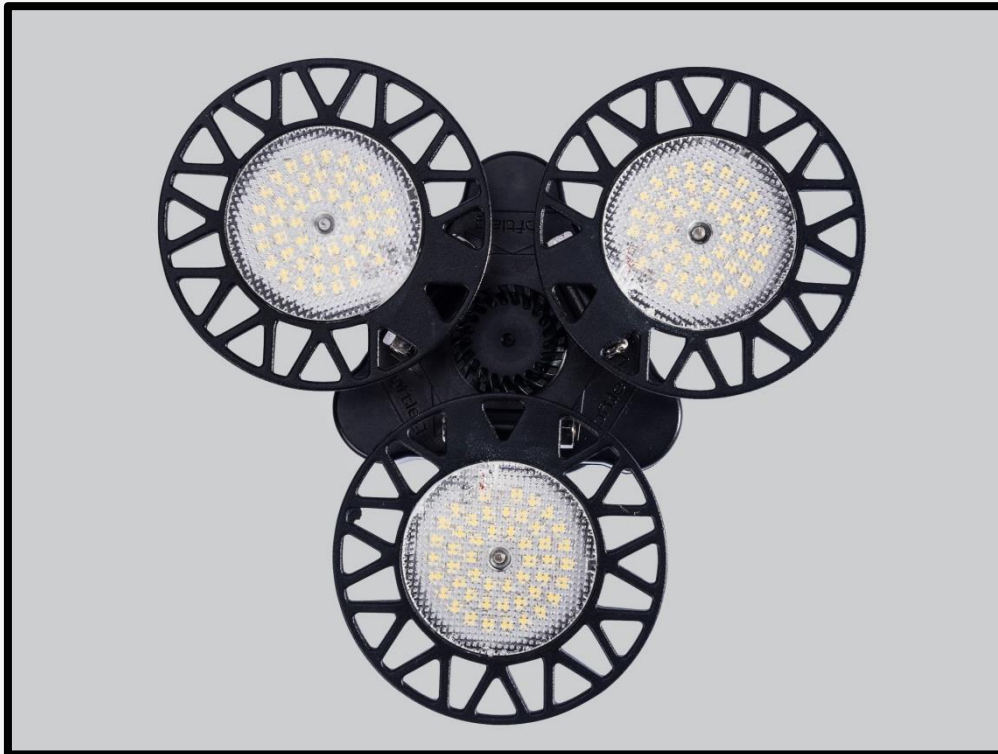

LOFT BULB DATA SHEET

The Loft Bulb is an ultra-bright, adjustable, 3 panel LED bulb that illuminates even hard to reach areas in a loft. The Loft Bulb fits in a standard B22 Bayonet batten lamp holder and effectively directs and spreads light around a loft. Each individual panel can be adjusted up to 90 degrees to suit all loft shapes, sizes and constructions.

<p>Product Code: LL006 Diameter: 180 mm Bulb Type: LED Cap Fitting: B22 - Bayonet Cap Average Life Span: 15000 hrs Energy Efficiency Rating: A+ Equivalent Wattage: 8 x old incandescent 40W bulbs NOTE: Not suitable for use with a dimmer switch</p>	<p>Wattage: 40W Voltage: 240V Lumens: 4000 lumens Colour Temperature: 6500 kelvin Light Colour: Daylight white Dimmable: No Suitable for: Lofts, garages & basements UKCA, CE, WEEE, RoHs Compliant</p>
---	---