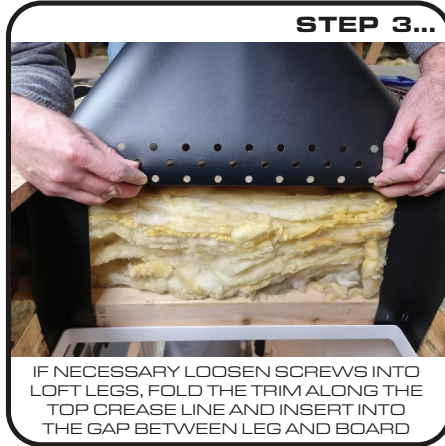

Hello, my name is Lofty and I am here to help you install your Loft Trim. The Loft Trim has been manufactured to be used with all heights of loft boarding. For standard Loft Leg platforms the Loft Trim can be easily folded along the bottom crease or cut to fit inside the loft hatch interface. If in doubt feel free to email: asklofty@loftleg.com, alternatively you can call our office number on 01282 861001 or find more details at www.loftleg.com/loft-trim: